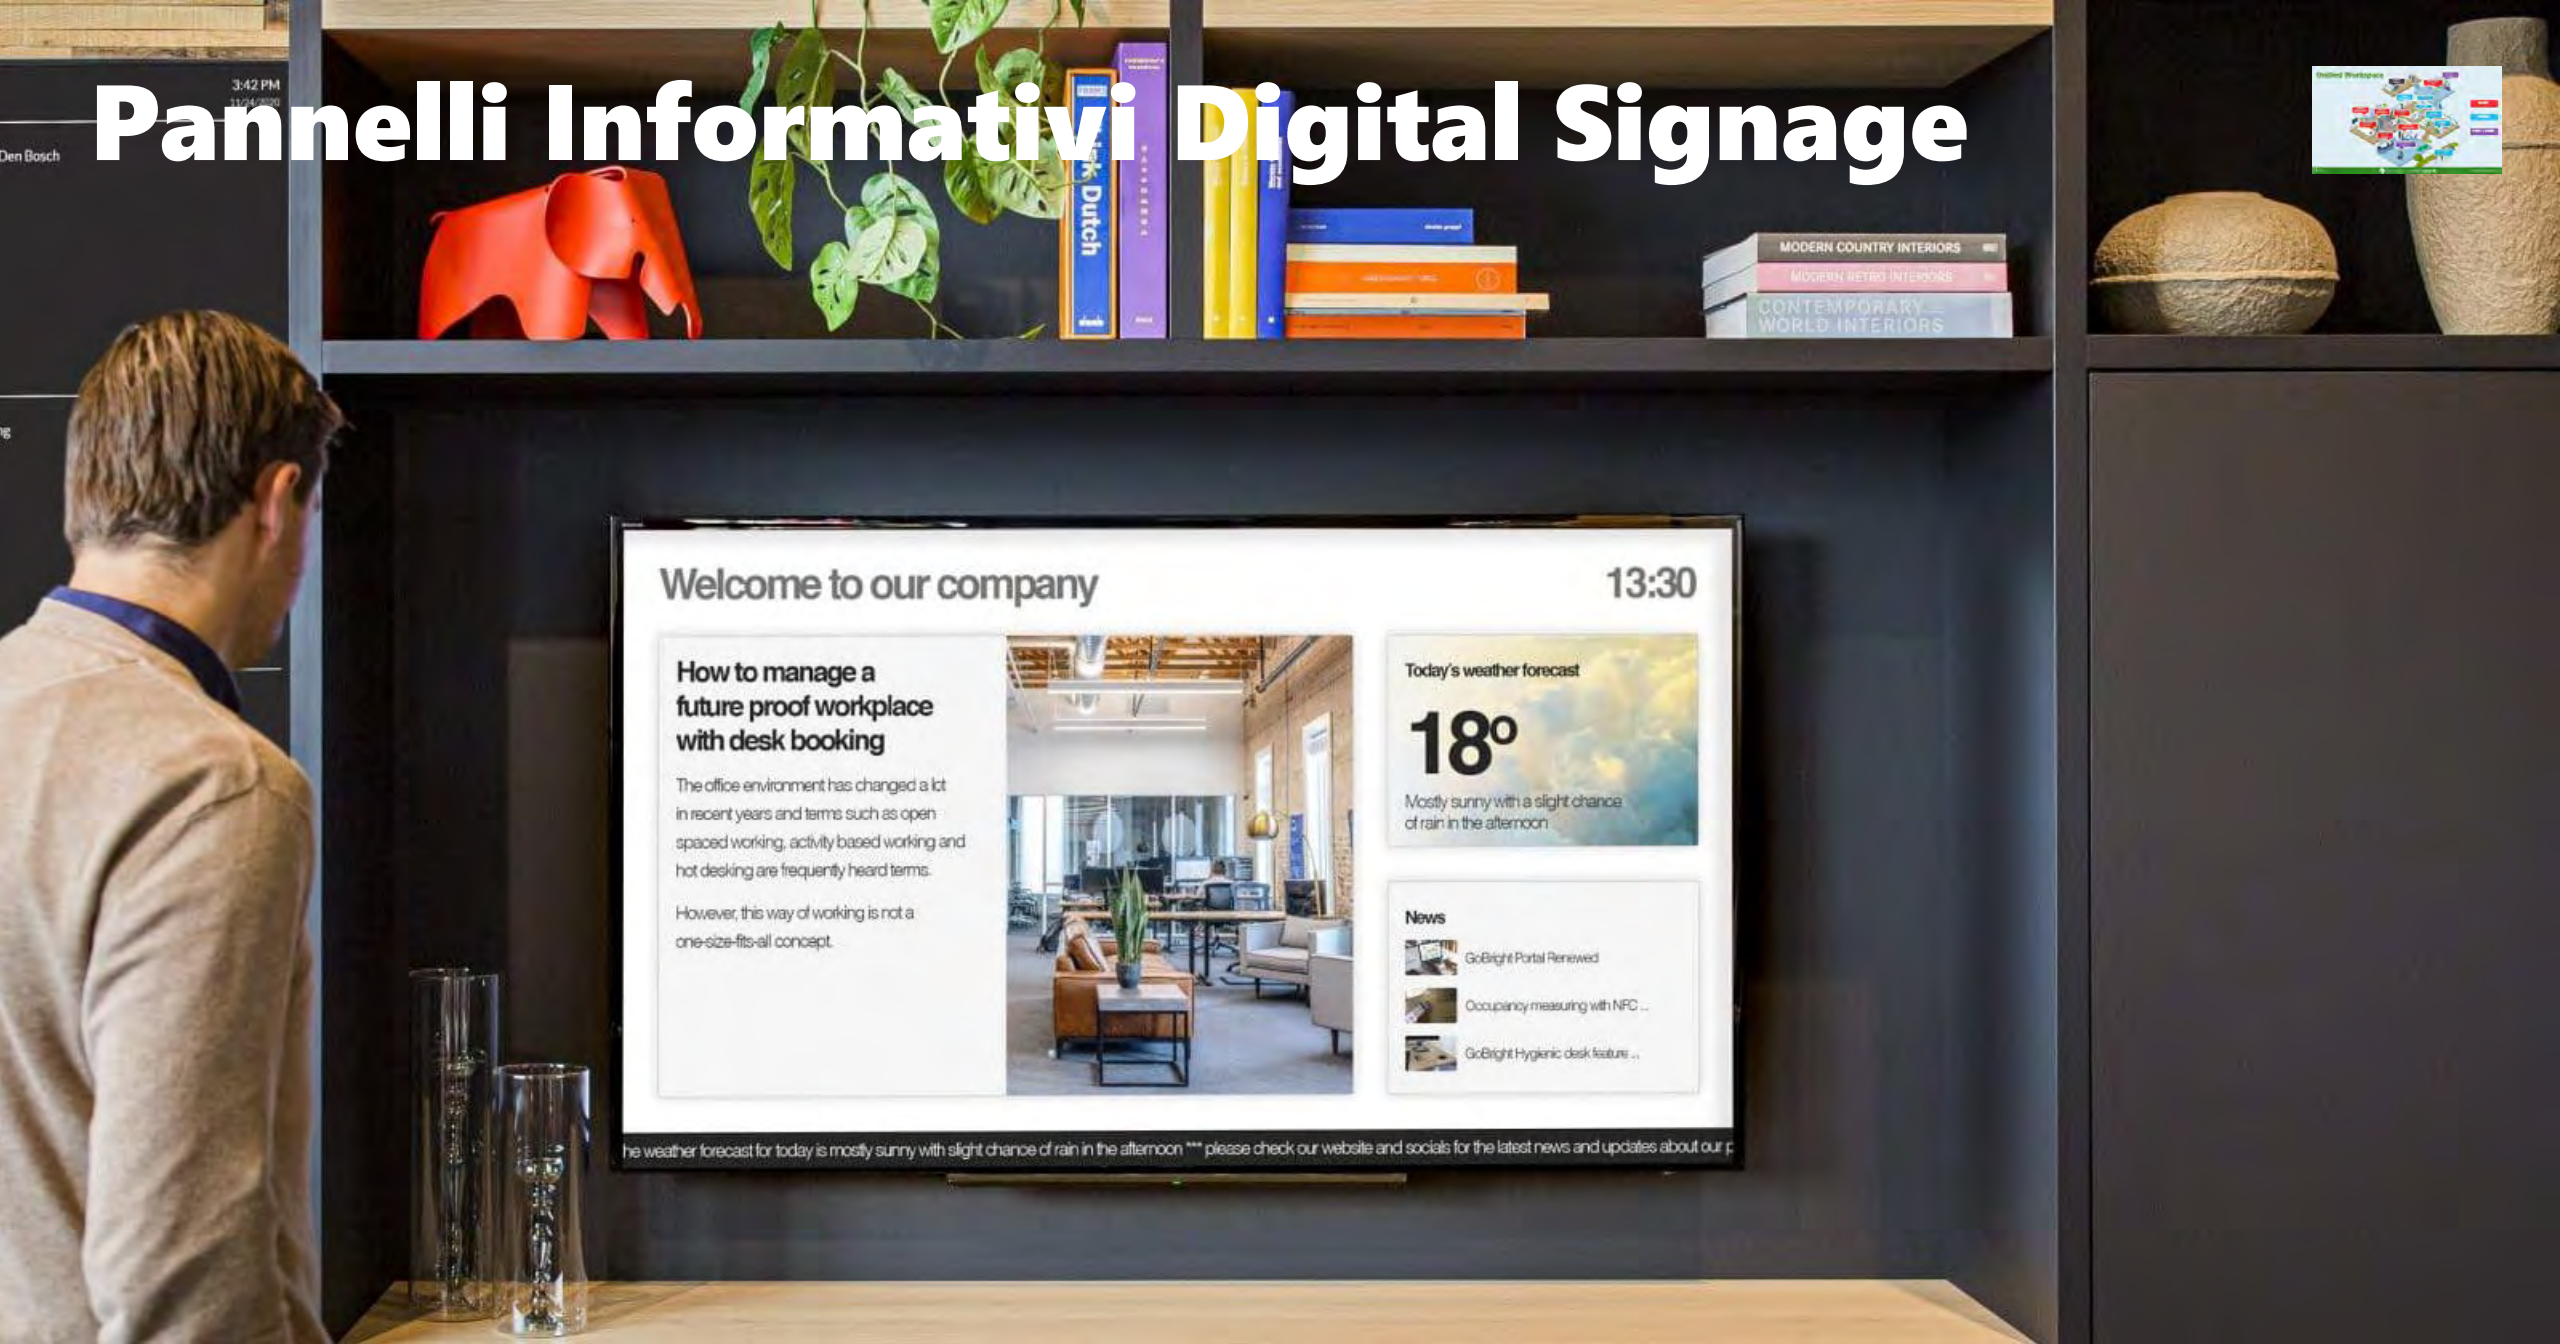

Sensori Occupazione Scrivanie

Hoencamp is blij dat het Rogers-p...

MacBook

Prenotazione armadietti

VISIT VIEW

Registrazione Visitatori

Pannelli Informativi Digital Signage

Welcome to our company

However, this way of working is not a one-size-fits-all concept.

Today's weather forecast

18°

Mostly sunny with a slight chance of rain in the afternoon

News

-  GoBright Portal Renewed
-  Occupancy measuring with NFC ...
-  GoBright Hygienic desk feature ...