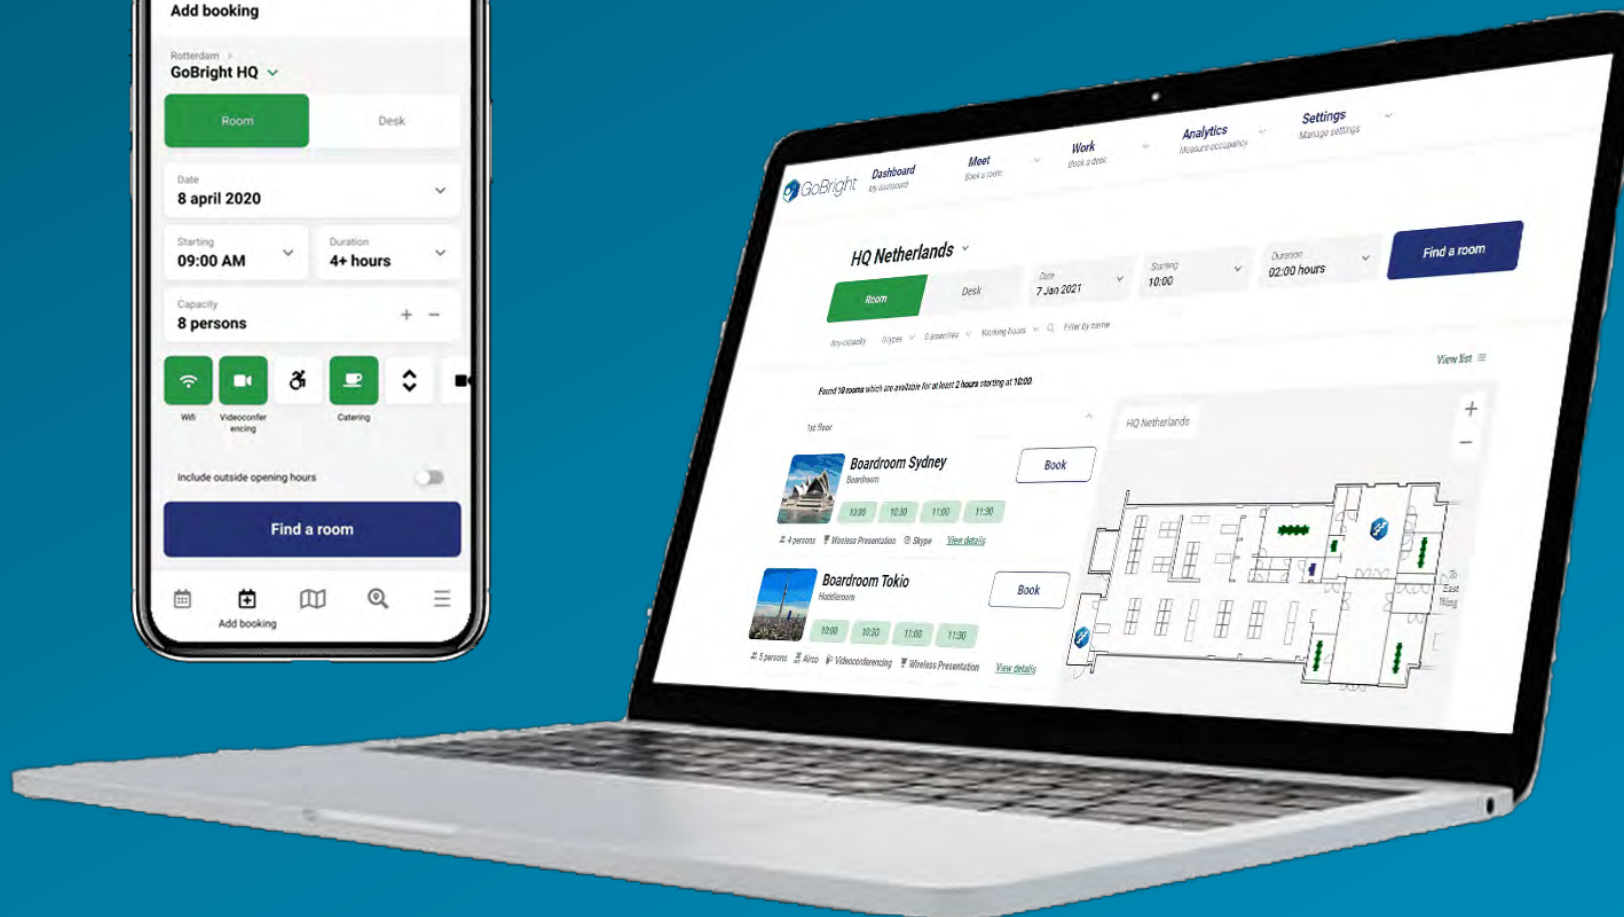

Catering & Servizi