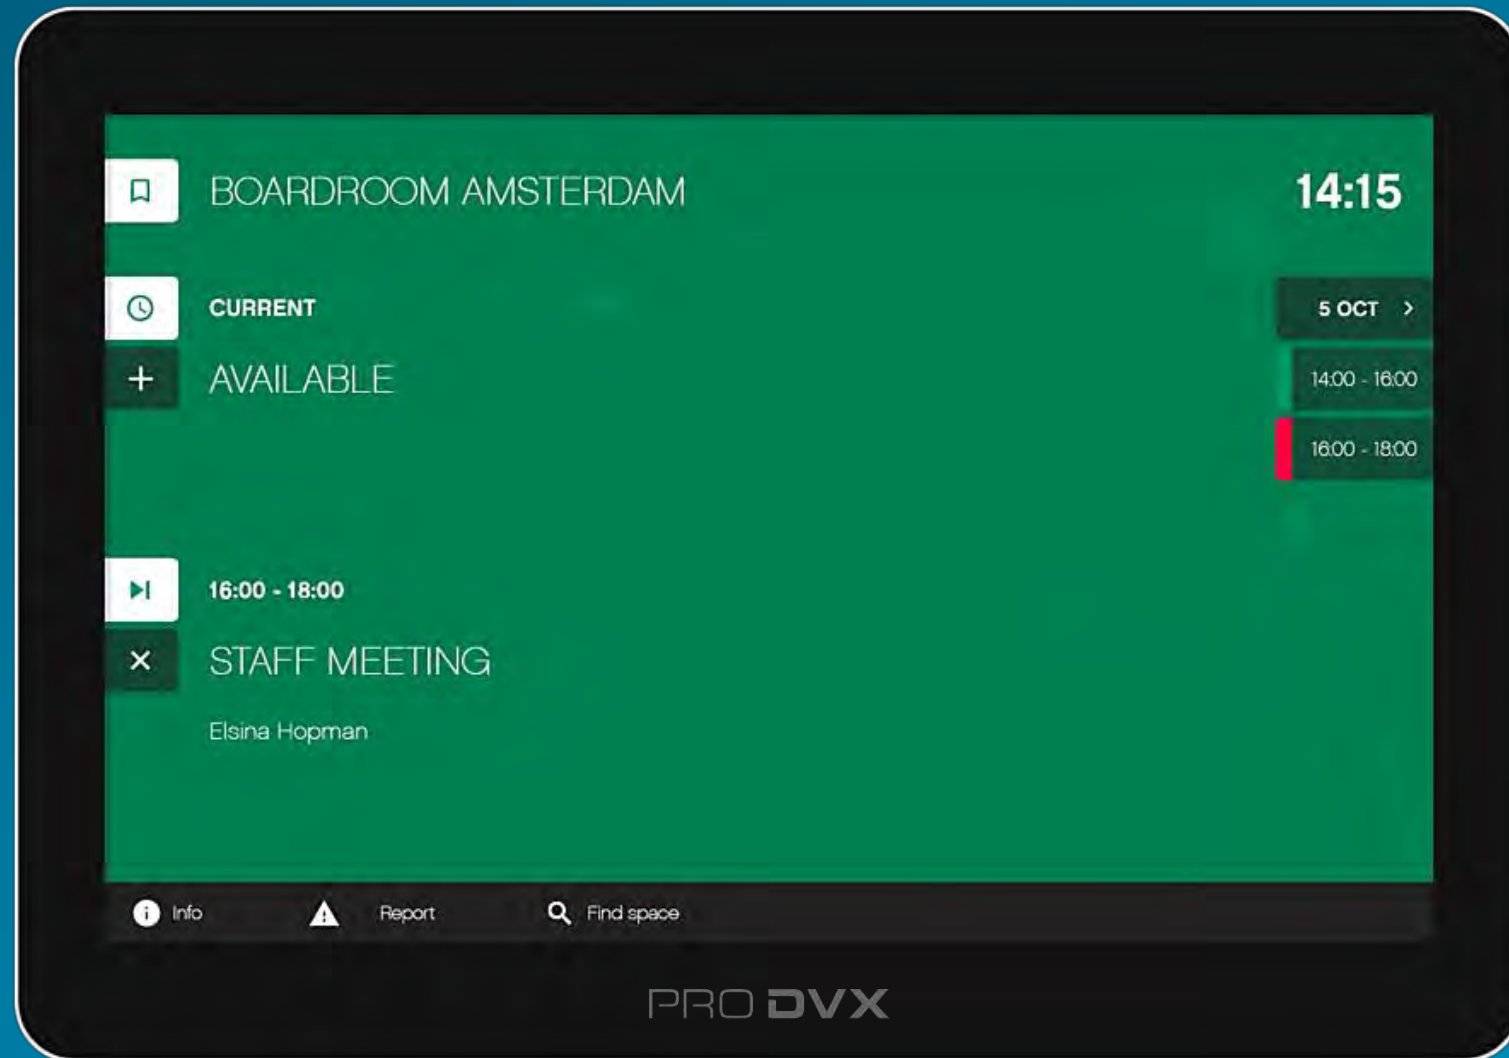

INTEET

Pannelli Room Booking

Display ProDVX

Perfetti per GoBright!

PRO DVX | ALWAYS ON

Display touch all-in-one

Android

Dimensioni: 7", 10", 13", 15", 22", 27" & 32"

- ✓ (Surround) LED bar
- ✓ Power over Ethernet
- ✓ Optional (Integrati) lettore NFC e telecamera

Ideali per Room Booking

APPC-10 SLB

PRO DVX | ALWAYS

Award Winner!

- ✓ OS: Android 6 / 8
- ✓ Surround LED Bar (RGB)
- ✓ LED Status Lights (RED/GREEN)
- ✓ CPU: RK3288
- ✓ GPU MALI T764
- ✓ 2 GB System Memory (RAM)
- ✓ Dual Channel Out (LCD+HDMI)
- ✓ High Brightness LCD (500 cd/m²)
- ✓ Microphone