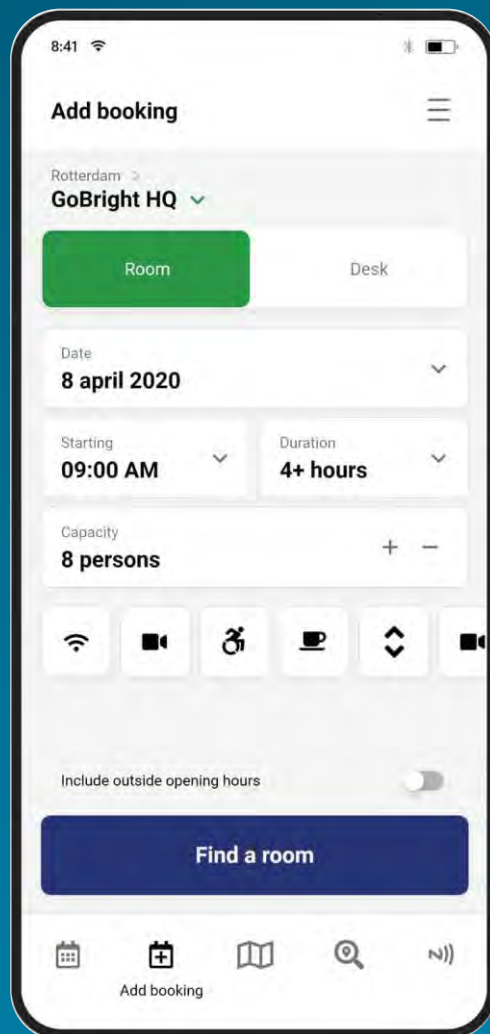

APP Prenotazione Sale e Servizi