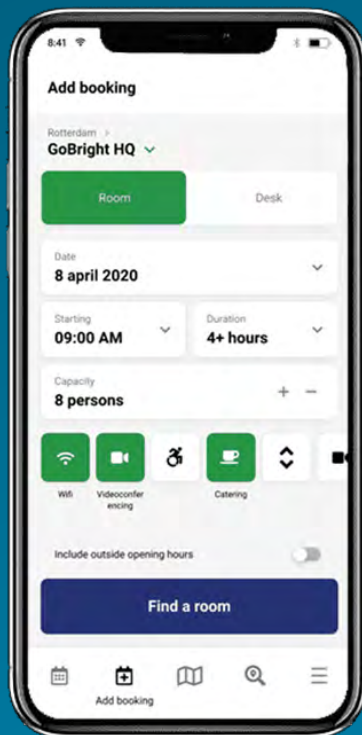

Catering & Servizi