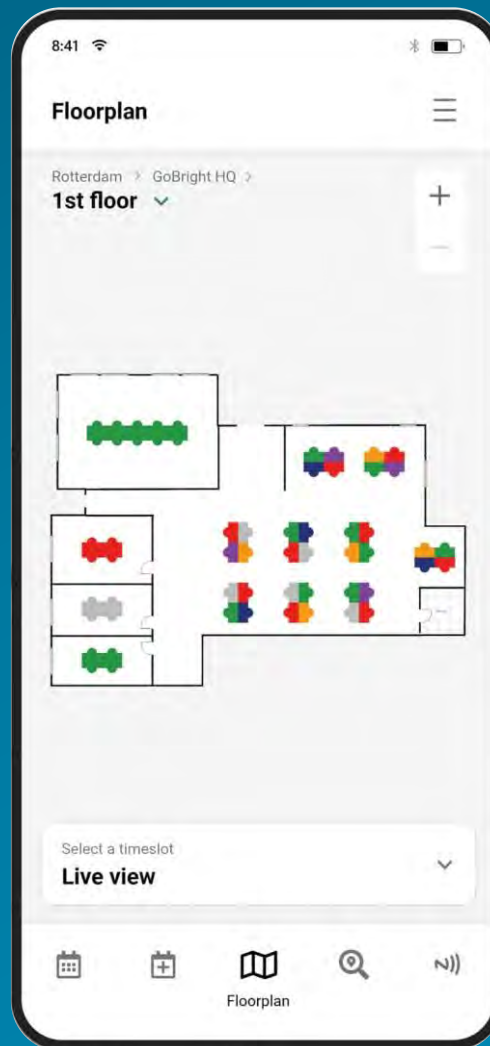

APP Prenotazione Sale e Servizi