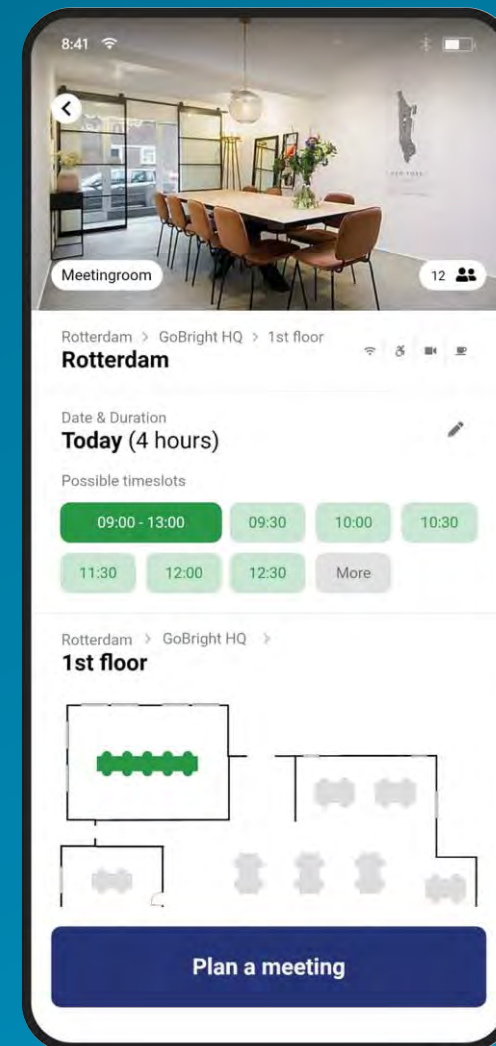

APP Prenotazione Sale e Servizi