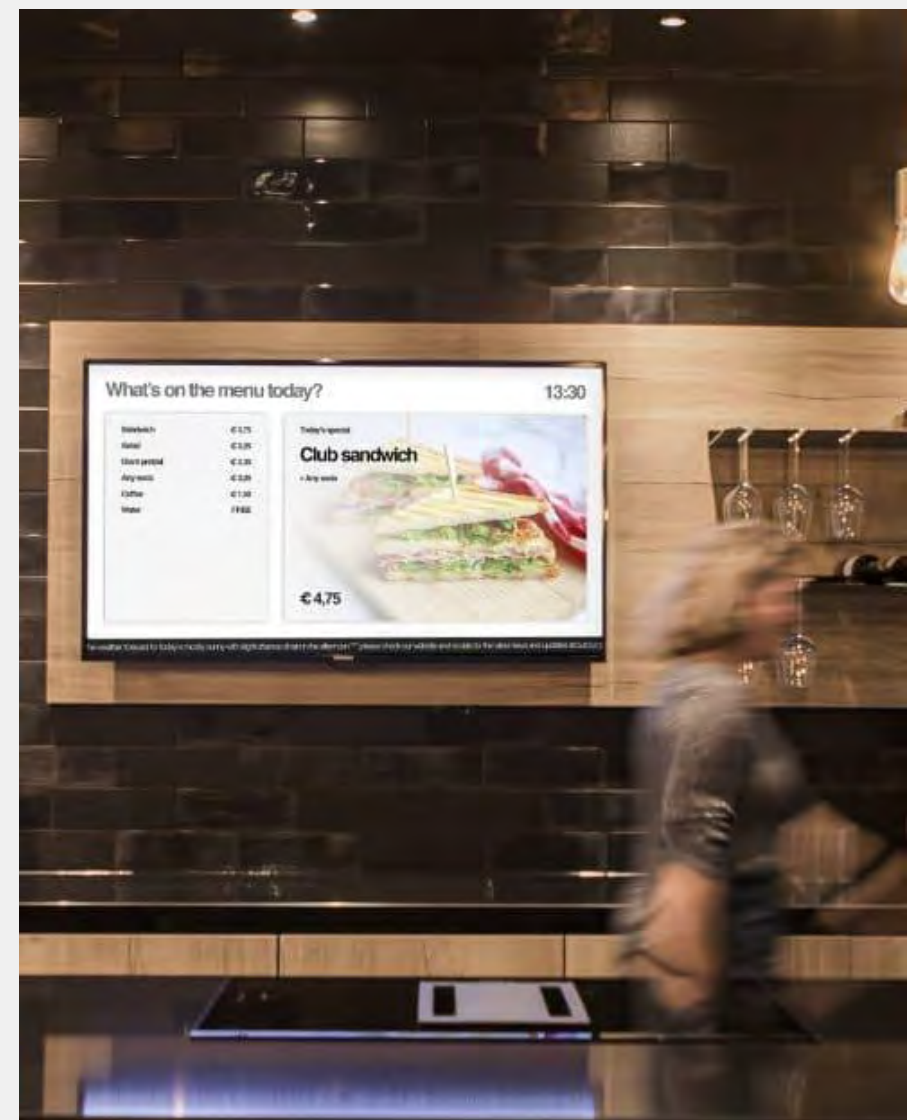

Display touch all-in-one touch

Intel (Windows & Linux)

Dimensioni: 7", 10", 15", 22", 24", 27" & 32"

- ✓ (Surround) LED bar
- ✓ Power over Ethernet
- ✓ Accessori Opzionali

intel®

Ideali per Digital Signage