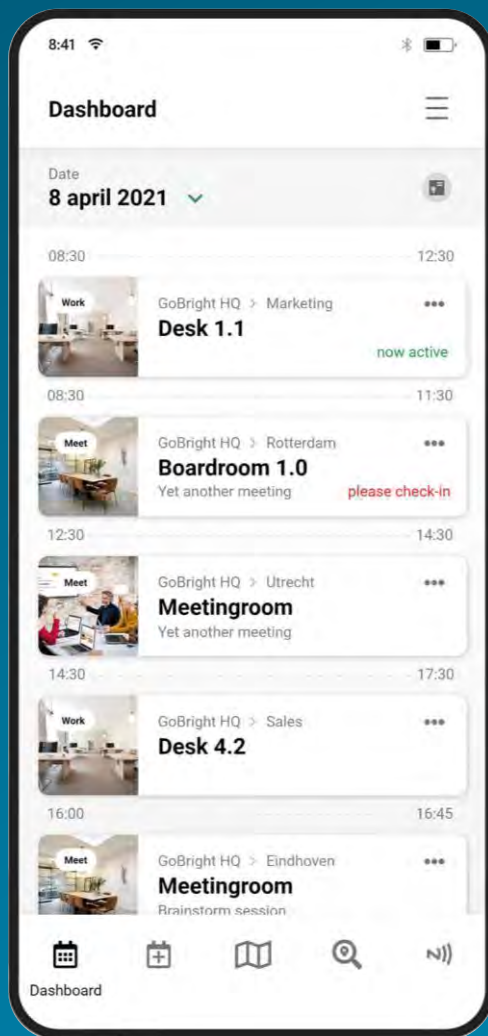

Display ProDVX

Perfetti per GoBright!

PRO DVX | ALWAYS

Ultra Wide displays

Android

Dimensioni: 24", 28" & 37"

Box PC's

Android

Ideali per Way Finding

Ideali per schermi di grande formato

WORK

APP Prenotazione Scrivanie e Armadietti

Sticker NFC

Connect

Glow

ProLite B2483HSU

Sensori Occupazione Scrivanie

Hoencamp is blij dat het Rogers-p...

MacBook

Prenotazione armadietti

VISIT VIEW

Registrazione Visitatori

Pannelli Informativi Digital Signage

Welcome to our company

However, this way of working is not a one-size-fits-all concept.

Today's weather forecast

18°

Mostly sunny with a slight chance of rain in the afternoon

News

-  GoBright Portal Renewed
-  Occupancy measuring with NFC ...
-  GoBright Hygienic desk feature ...